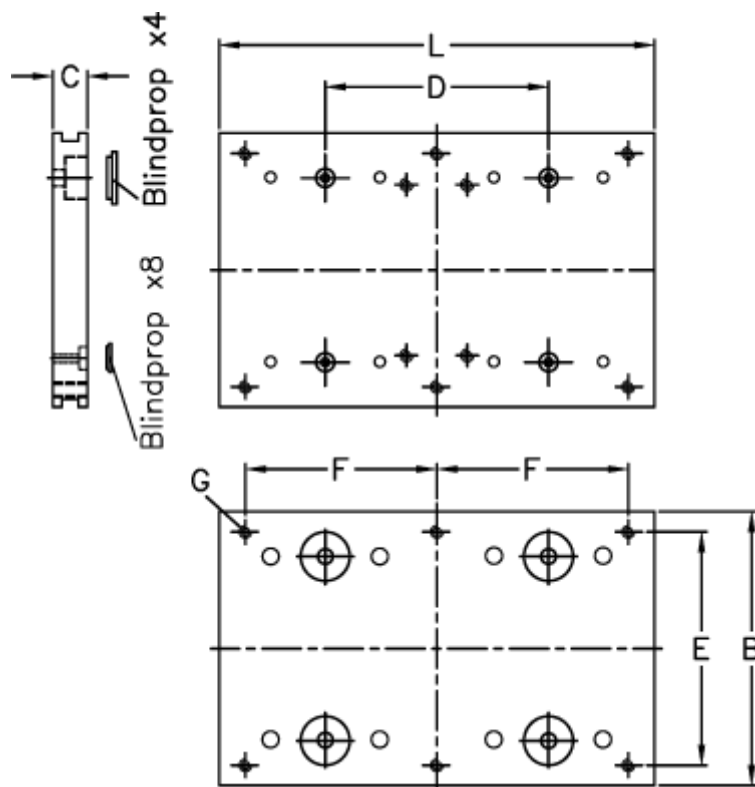

Article number: 057113076340

Description: Hepco GV3 carriage plate CP 76 34 L340

## Measures

B	= 150
C	= 18.00
d	= 265
E	= 130
F	= 320
For bearing	= 34
For slide	= M/NM 76
L	= 340

Threaded hole G = 4 x M8